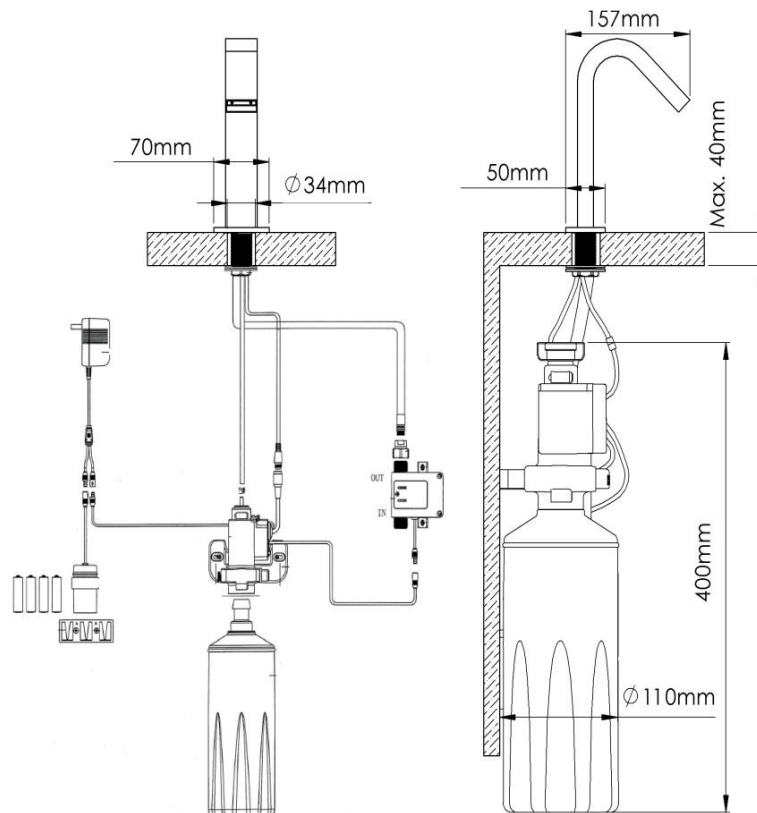

Sensor water and soap dispenser tap (GAJ002AC)

- This touch-free tap dispenses both, soap and water, is entirely manufactured in chrome-brass with a bright finish, from the highest quality materials.
- It can work together with the sensor operated hand dryer M092A or on its own.
- The touch-free automatic system of this faucet helps to optimize flow rate water and thereby supporting long-term ecological balance.
- The soap is contained in a plastic bottle of 1.5L capacity, easy to be removed for refilling, and it is dosed by a high resistance anti-drip valve.
- The soap dose can be adjustable between 0.5 mm and 2 ml, in doses of 0.5, 1.0, 1.5 or 2.0 ml.

Technical specifications

Soap dispenser		Faucet	
Power supply (adaptor)		220-240V – 50/60Hz	
Battery life		35,000 – 40,000 hand wash cycles (water + soap)	
Sensor range	5-25 cm	Sensor range	5-25 cm
Security cut-off	---	Security cut-off	60"
Recommended soap viscosity	100 – 3,500 cps	Water pressure work range	0.5 – 8 bars
Soap dose	0.5, 1.0, 1.5 or 2.0 ml	Water flow (at 3bar)	5.0 L/min

Dimensions

Dimensions: $\pm 4\%$

Mediclinics, S.A., reserves the right to make changes and/or modifications to the products and their specifications without prior notice
Review 01-20 © mediclinics S.A.