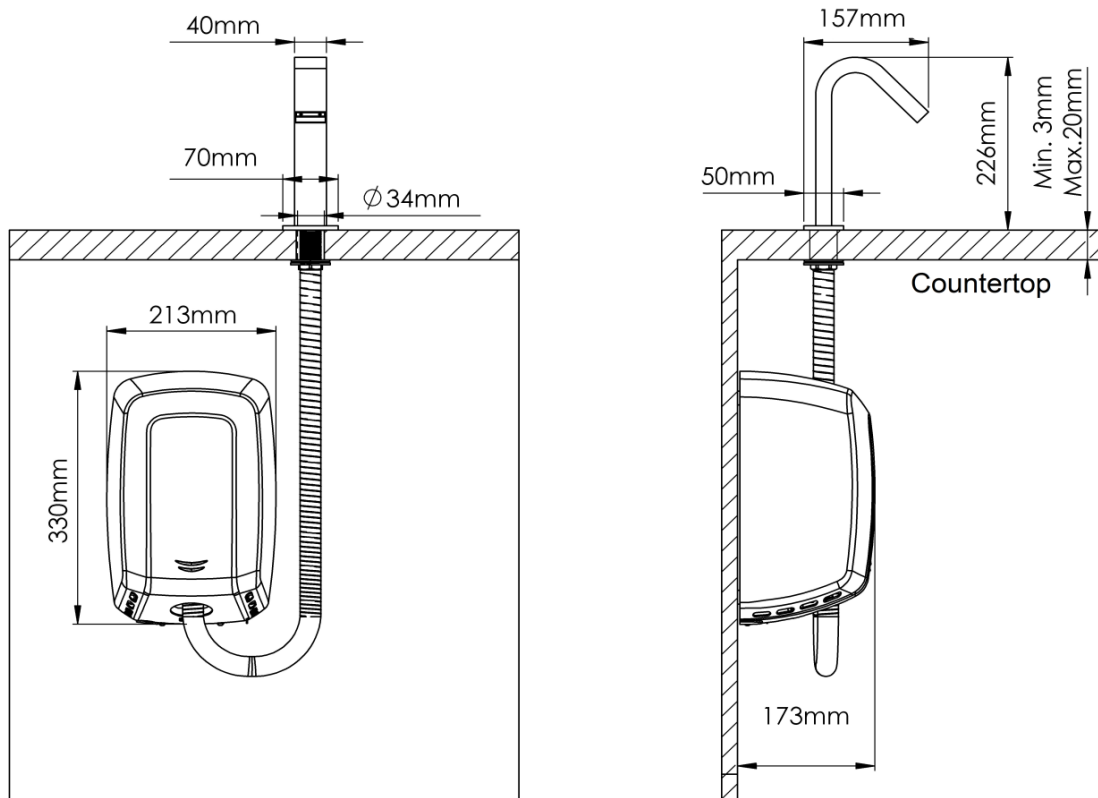

### Technical specifications

<b>Voltage</b>	220- 240 V
<b>Frequency</b>	50/60 Hz
<b>Electrical Isolation</b>	Class I
<b>Total power</b>	420 – 1,500 W
<b>Consumption</b>	3.2 – 6.4 A
<b>Standby consumption</b>	0.3 W
<b>Motor power</b>	420 – 1,100 W
<b>Rpm</b>	19,000 – 30,000
<b>Heating element power</b>	400 W ("ON/OFF" switch)
<b>Security cut-off</b>	60"
<b>Dimensions</b>	330x213x170 mm

### Dimensions

Dimensions: ± 4%